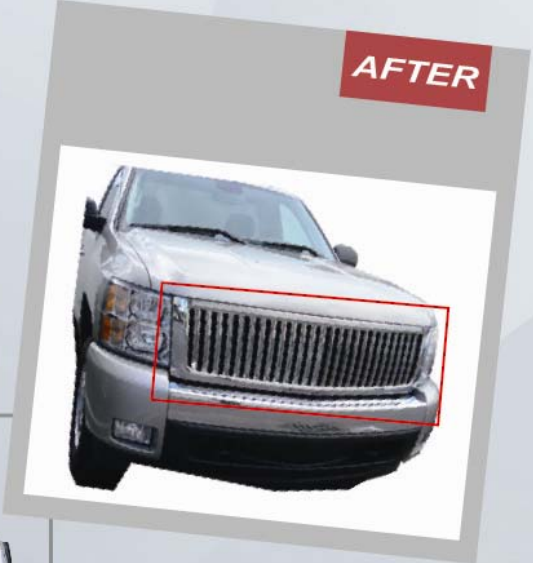

25-9512C

SILVERADO "07-10" GRILLE
(ALL CHROMD)(VERTICAL TYPE)
1pcs/4.3

AFTER