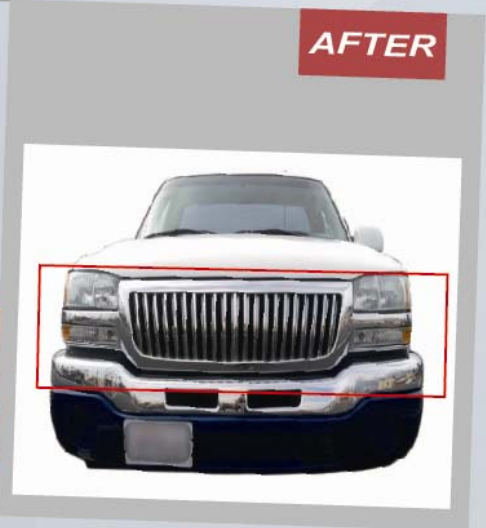

25-9510-C

SIERRA "03-06" GRILLE
(ALL CHROMED)(VERTICAL TYPE)
1pcs/10.3

AFTER