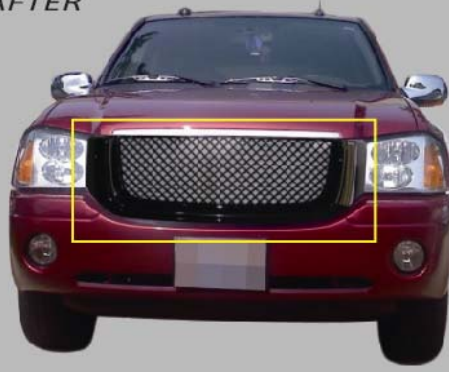

25-9519BA

COLORADO/CANYON "04-10" GRILLE
(BRIGHT BLACK)(VERTICAL TYPE)
1pcs/7.6

25-9519C

COLORADO/CANYON "04-10" GRILLE
(ALL CHROMD)(VERTICAL TYPE)
1pcs/7.6

CV
ENVOY

2010-2012

●AFTER

●BEFORE