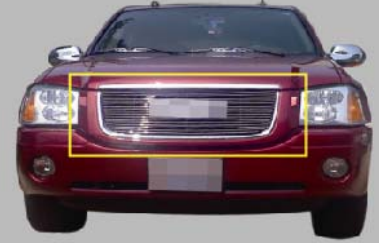

25-9519BA

COLORADO/CANYON "04-10" GRILLE
(BRIGHT BLACK)(VERTICAL TYPE)
1pcs/7.6

25-9519C

COLORADO/CANYON "04-10" GRILLE
(ALL CHROMD)(VERTICAL TYPE)
1pcs/7.6

CV
ENVOY

2010-2012

●AFTER

●BEFORE